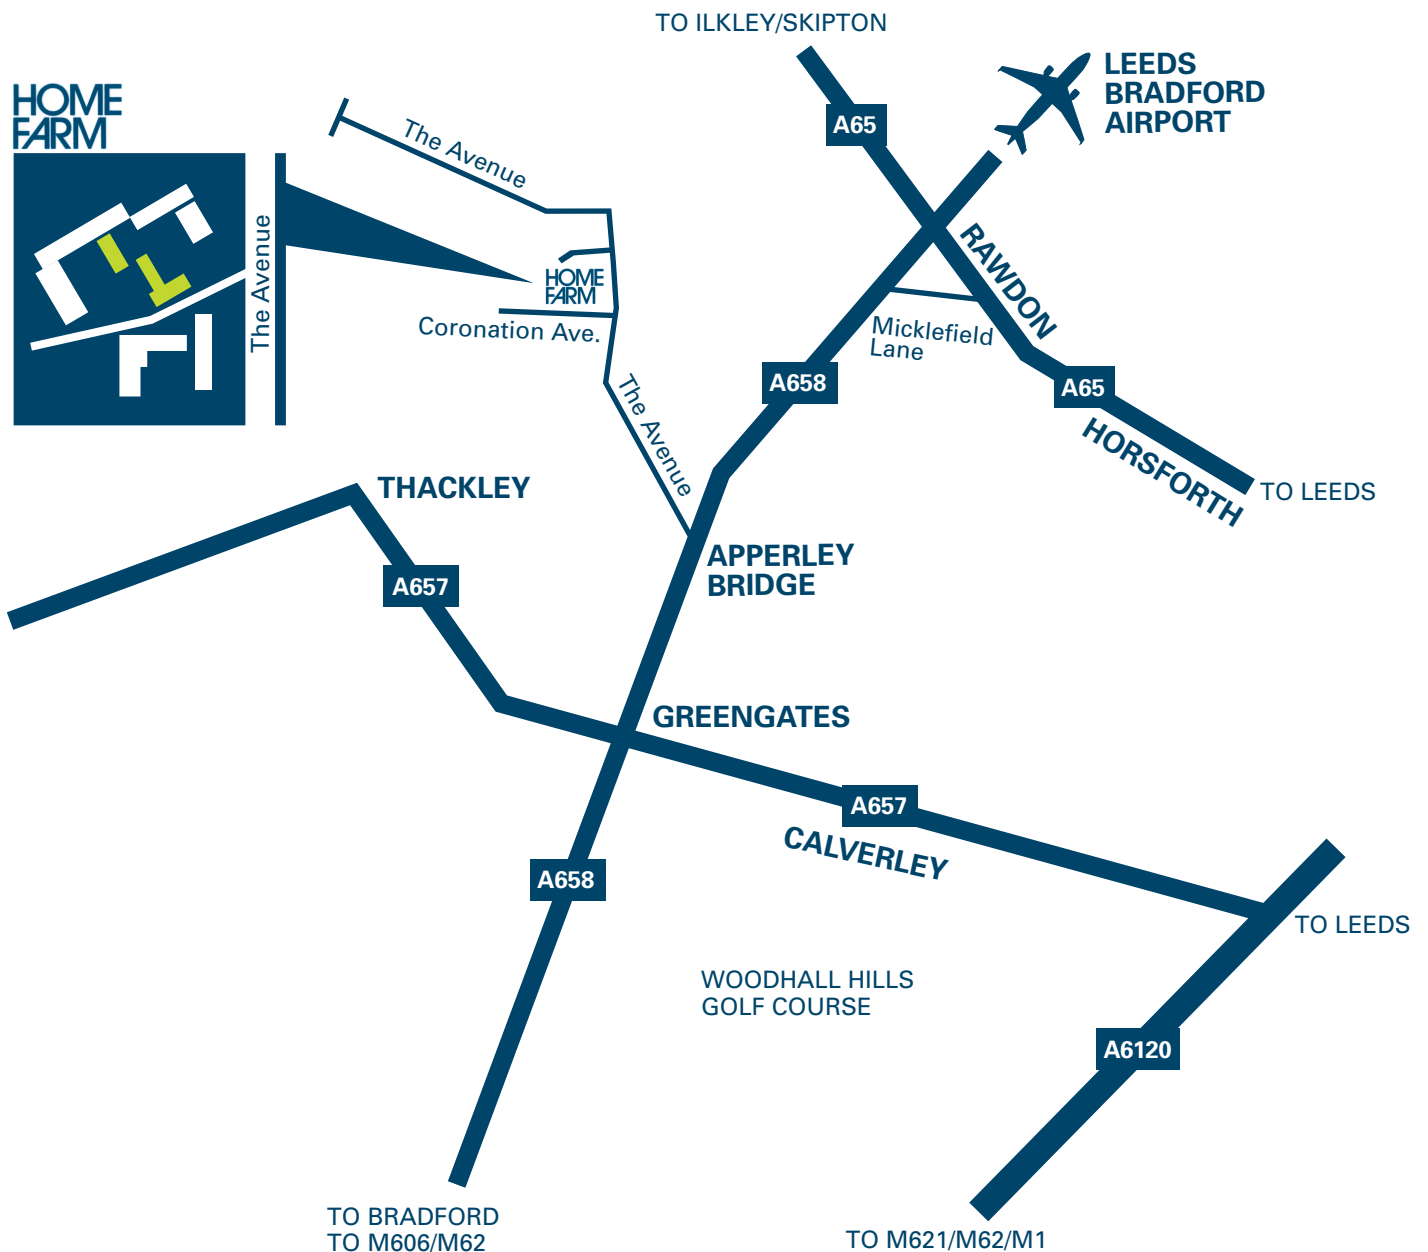

DIRECTIONS

The Keep | Home Farm | The Avenue
Apperley Bridge | West Yorks BD17 7RH

www.cerberussecurity.co.uk

SAT NAV

When using sat nav please
utilise postcode **BD17 7QX**

FROM M62 JUNCTION 26

- Take M606 towards Bradford.
- At Junction 2, leave M606 and turn right onto A6177.
- Follow ring road until A658, Eccleshall.
- Continue on A658 towards Apperley Bridge.
- Take left onto The Avenue just after Apperley Bridge.
- Continue on The Avenue and turn left after Coronation Avenue.
- Home Farm is on the left and 'The Keep' is directly in front of you.

FROM LEEDS CENTRE

- Follow signs for A65 Kirkstall Road.
- Remain on A65 for a few miles until you reach the A6120 ring road roundabout at Horsforth.
- Go straight on at roundabout following the A65 to Rawdon.
- Turn left at traffic lights / cross roads onto B6152 Micklefield Lane.
- At the end of this road turn left onto A658 Apperley Lane.
- Turn right onto The Avenue just before Apperley Bridge.
- Continue on The Avenue and turn left after Coronation Avenue.
- Home Farm is on the left and 'The Keep' is directly in front of you.